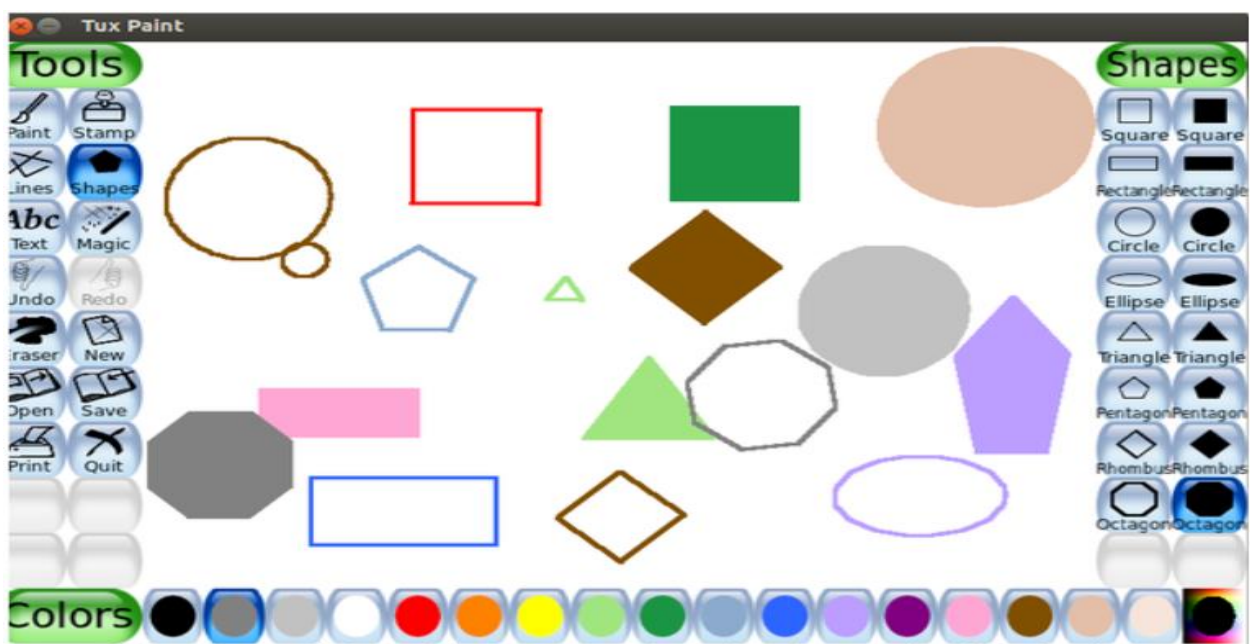

Tux paint for Windows and Android

First click on Tux paint in the desktop.

Click a new tool in the tools menu.

Click the shape tool and select shapes.

Select a magic tool. Use fill colour put it in colour.

Write the title of the topic using text tools. Here is the image of that tool.

Using these tools create own scenery or book page images.

Children do any one of the project or they can create own project.

Example: Here are the model images

Draw solar ellipse. Go to stamp menu use solar system drag and drop to each solar system put the eclipse. Now get in solar system.

Android tablet/phone.

- DO it same as Pc model. But some of the stamps or not working in tabs so you can do the project depending upon the stamps with creative.