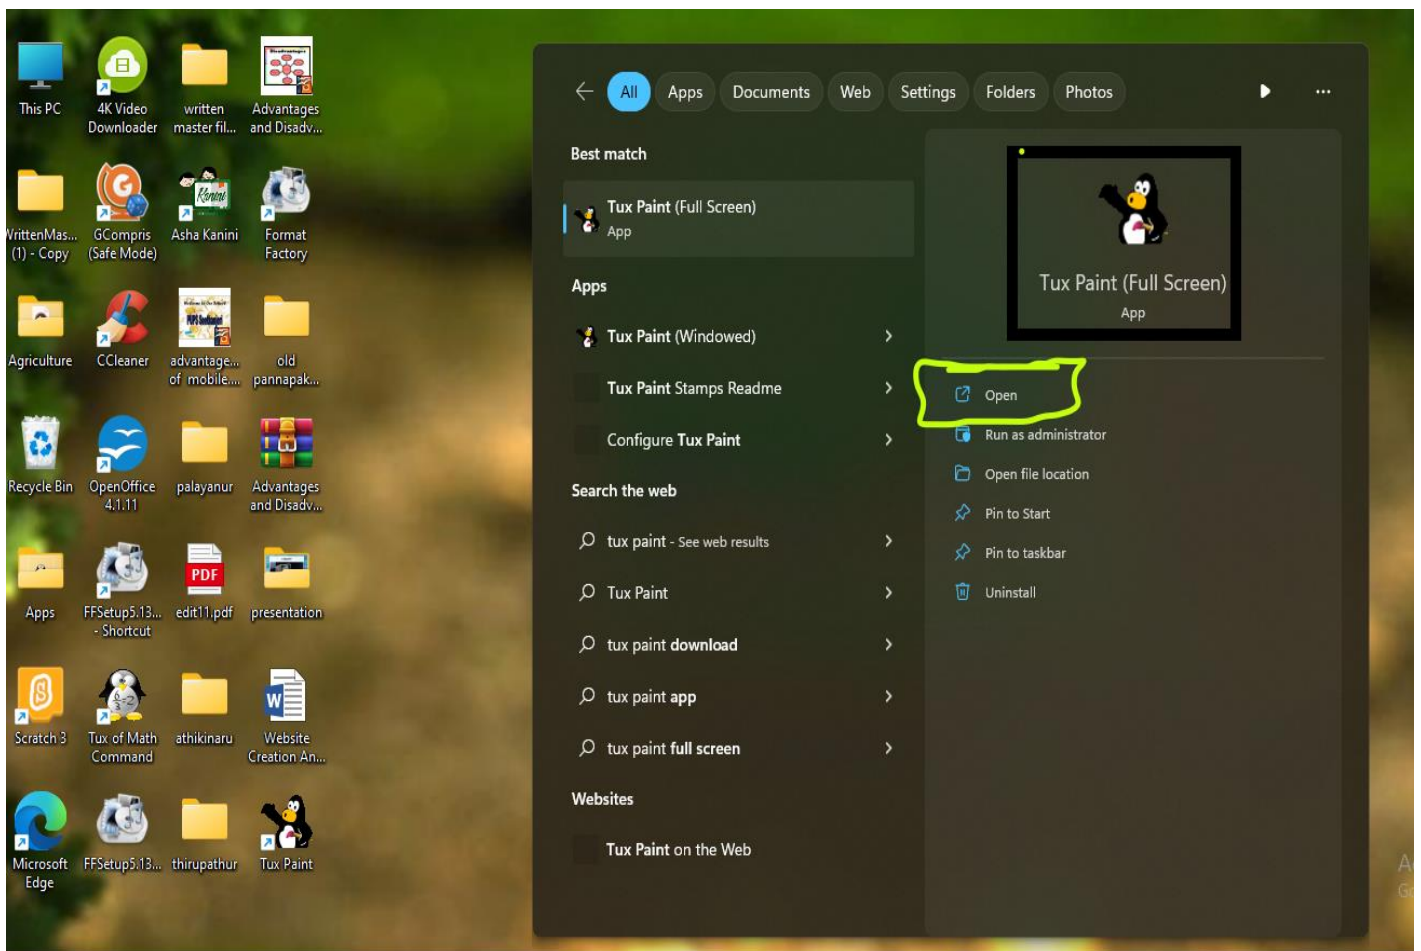

Tux paint for Windows and Android

First click on Tux paint in the desktop.

Click a new tool in the tools menu.

Click the shape tool and select shapes.

Select a magic tool. Use fill colour put it in colour.

Write the title of the topic using text tools. Here is the image of that tool.

Using these tools create own scenery or book page images.

Children do any one of the project or they can create own project.

Example: Here are the model images

Draw solar ellipse. Go to stamp menu use solar system drag and drop to each solar system put the eclipse. Now get in solar system.

Android tablet/phone.

- DO it same as Pc model. But some of the stamps or not working in tabs so you can do the project depending upon the stamps with creative.