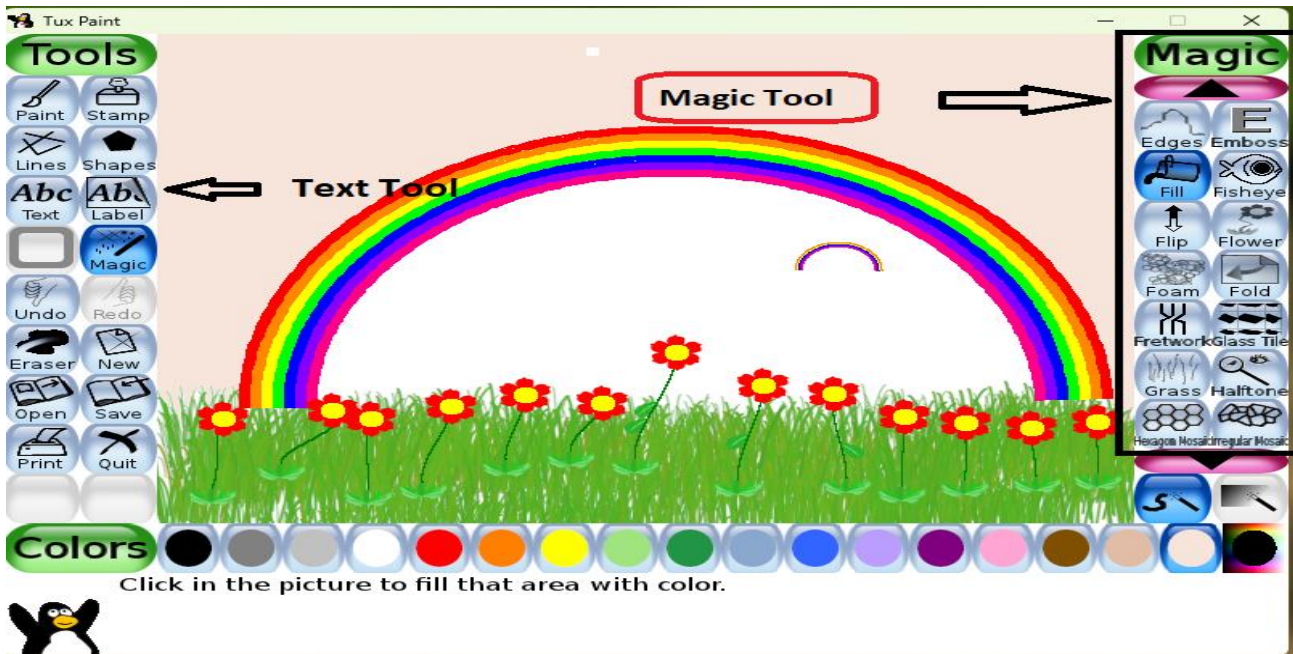

Tux paint for Windows and Android

First click on Tux paint in the desktop.

Click a new tool in the tools menu.

Click the shape tool and select shapes.

Select a magic tool. Use fill colour put it in colour.

Write the title of the topic using text tools. Here is the image of that tool.

Using these tools create own scenery or book page images.

Children do any one of the project or they can create own project.

Example: Here are the model images

Draw solar ellipse. Go to stamp menu use solar system drag and drop to each solar system put the eclipse. Now get in solar system.

Android tablet/phone.

- DO it same as Pc model. But some of the stamps or not working in tabs so you can do the project depending upon the stamps with creative.