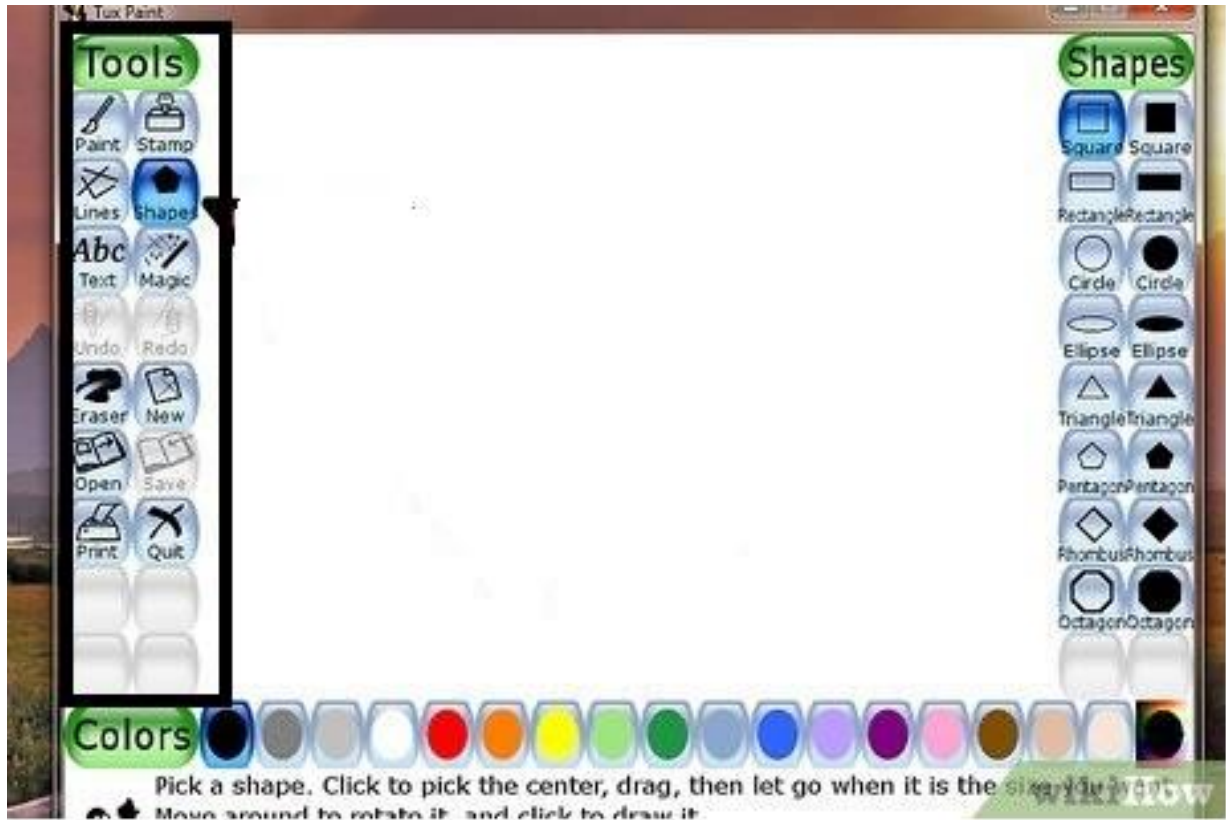

Tux paint for Windows and Android

First click on Tux paint in the desktop.

Click a new tool in the tools menu.

Click the shape tool and select shapes.

Select a magic tool. Use fill colour put it in colour.

Write the title of the topic using text tools. Here is the image of that tool.

Using these tools create own scenery or book page images.

Children do any one of the project or they can create own project.

Example: Here are the model images

Draw solar ellipse. Go to stamp menu use solar system drag and drop to each solar system put the eclipse. Now get in solar system.

Android tablet/phone.

- DO it same as Pc model. But some of the stamps or not working in tabs so you can do the project depending upon the stamps with creative.