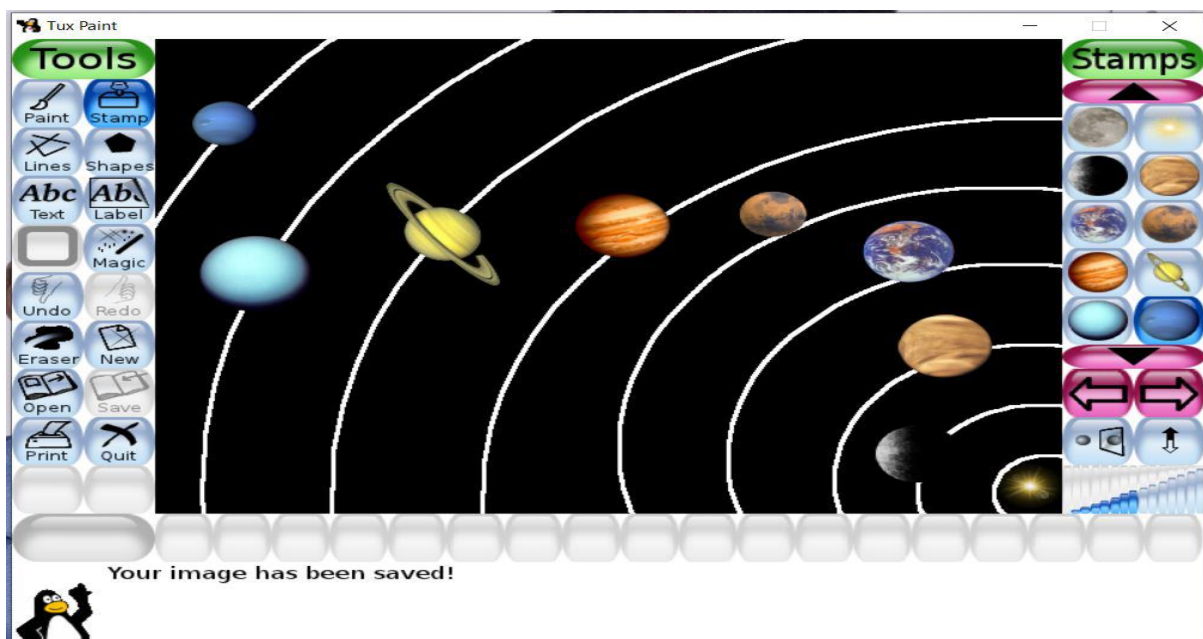

Write the title of the topic using text tools. Here is the image of that tool.

Using these tools create own scenery or book page images.

Children do any one of the project or they can create own project.

Example: Here are the model images

Draw solar ellipse. Go to stamp menu use solar system drag and drop to each solar system put the eclipse. Now get in solar system.

Android tablet/phone.

- DO it same as Pc model. But some of the stamps or not working in tabs so you can do the project depending upon the stamps with creative.