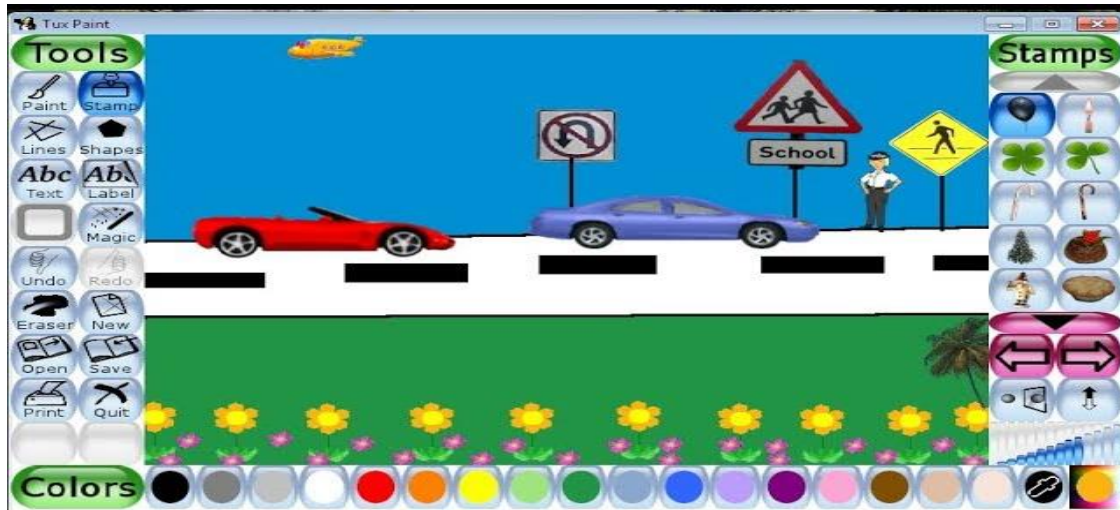

Write the title of the topic using text tools. Here is the image of that tool.

Using these tools create own scenery or book page images.

Children do any one of the project or they can create own project.

Example: Here are the model images

Draw solar ellipse. Go to stamp menu use solar system drag and drop to each solar system put the eclipse. Now get in solar system.

Android tablet/phone.

- DO it same as Pc model. But some of the stamps or not working in tabs so you can do the project depending upon the stamps with creative.