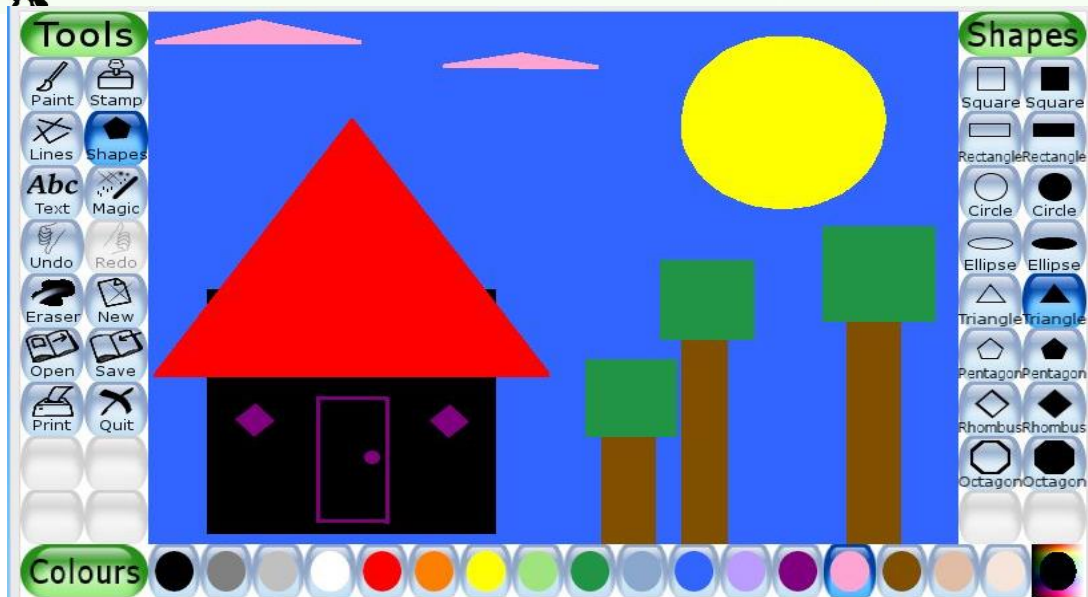

Write the title of the topic using text tools. Here is the image of that tool.

Using these tools create own scenery or book page images.

Children do any one of the project or they can create own project.

Example: Here are the model images

Draw solar ellipse. Go to stamp menu use solar system drag and drop to each solar system put the eclipse. Now get in solar system.

Android tablet/phone.

- DO it same as Pc model. But some of the stamps or not working in tabs so you can do the project depending upon the stamps with creative.